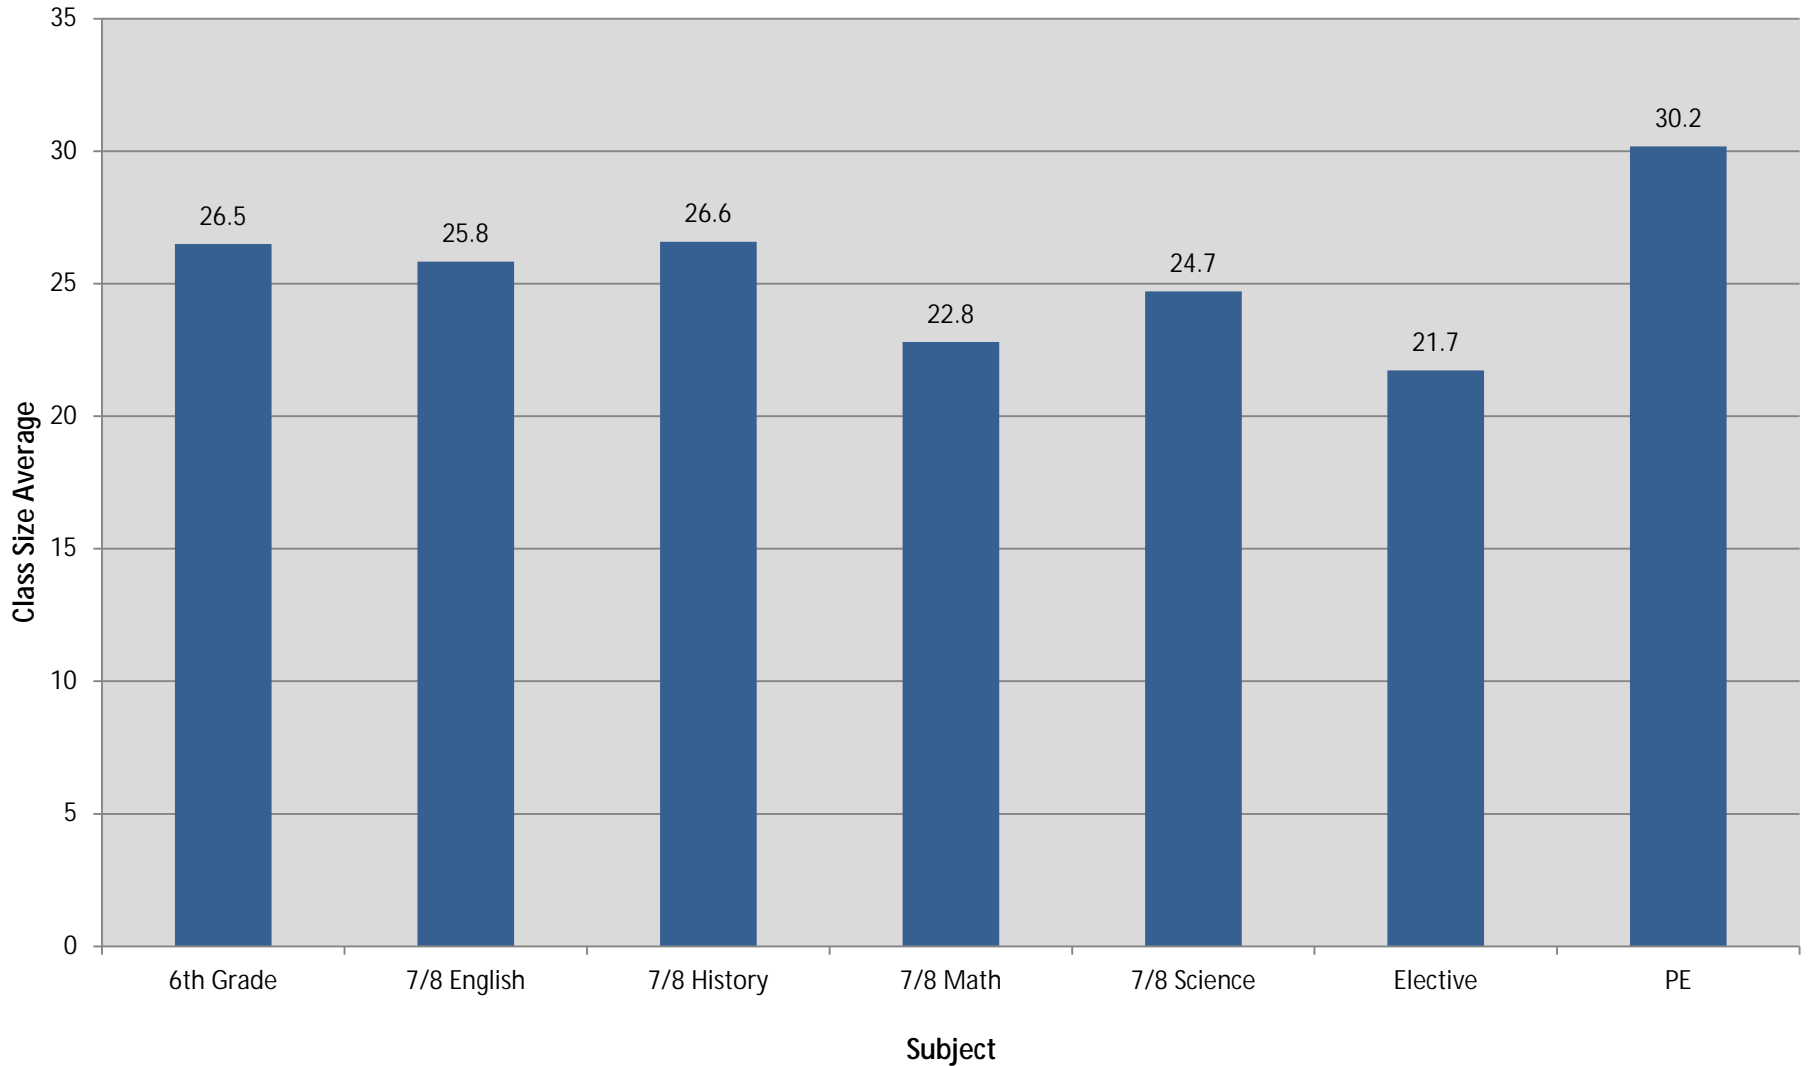

Berkeley Unified School District Elementary Class Size Average* by Grade

*Regular Classroom teachers

Berkeley Unified School District

Northwest Zone Elementary Class Size Average*

Berkeley Unified School District

Middle School Class Size Average by Subject*

*Regular Classroom Teachers

Berkeley Unified School District

Longfellow Class Size Average by Subject

Berkeley Unified School District

Willard Class Size Average by Subject