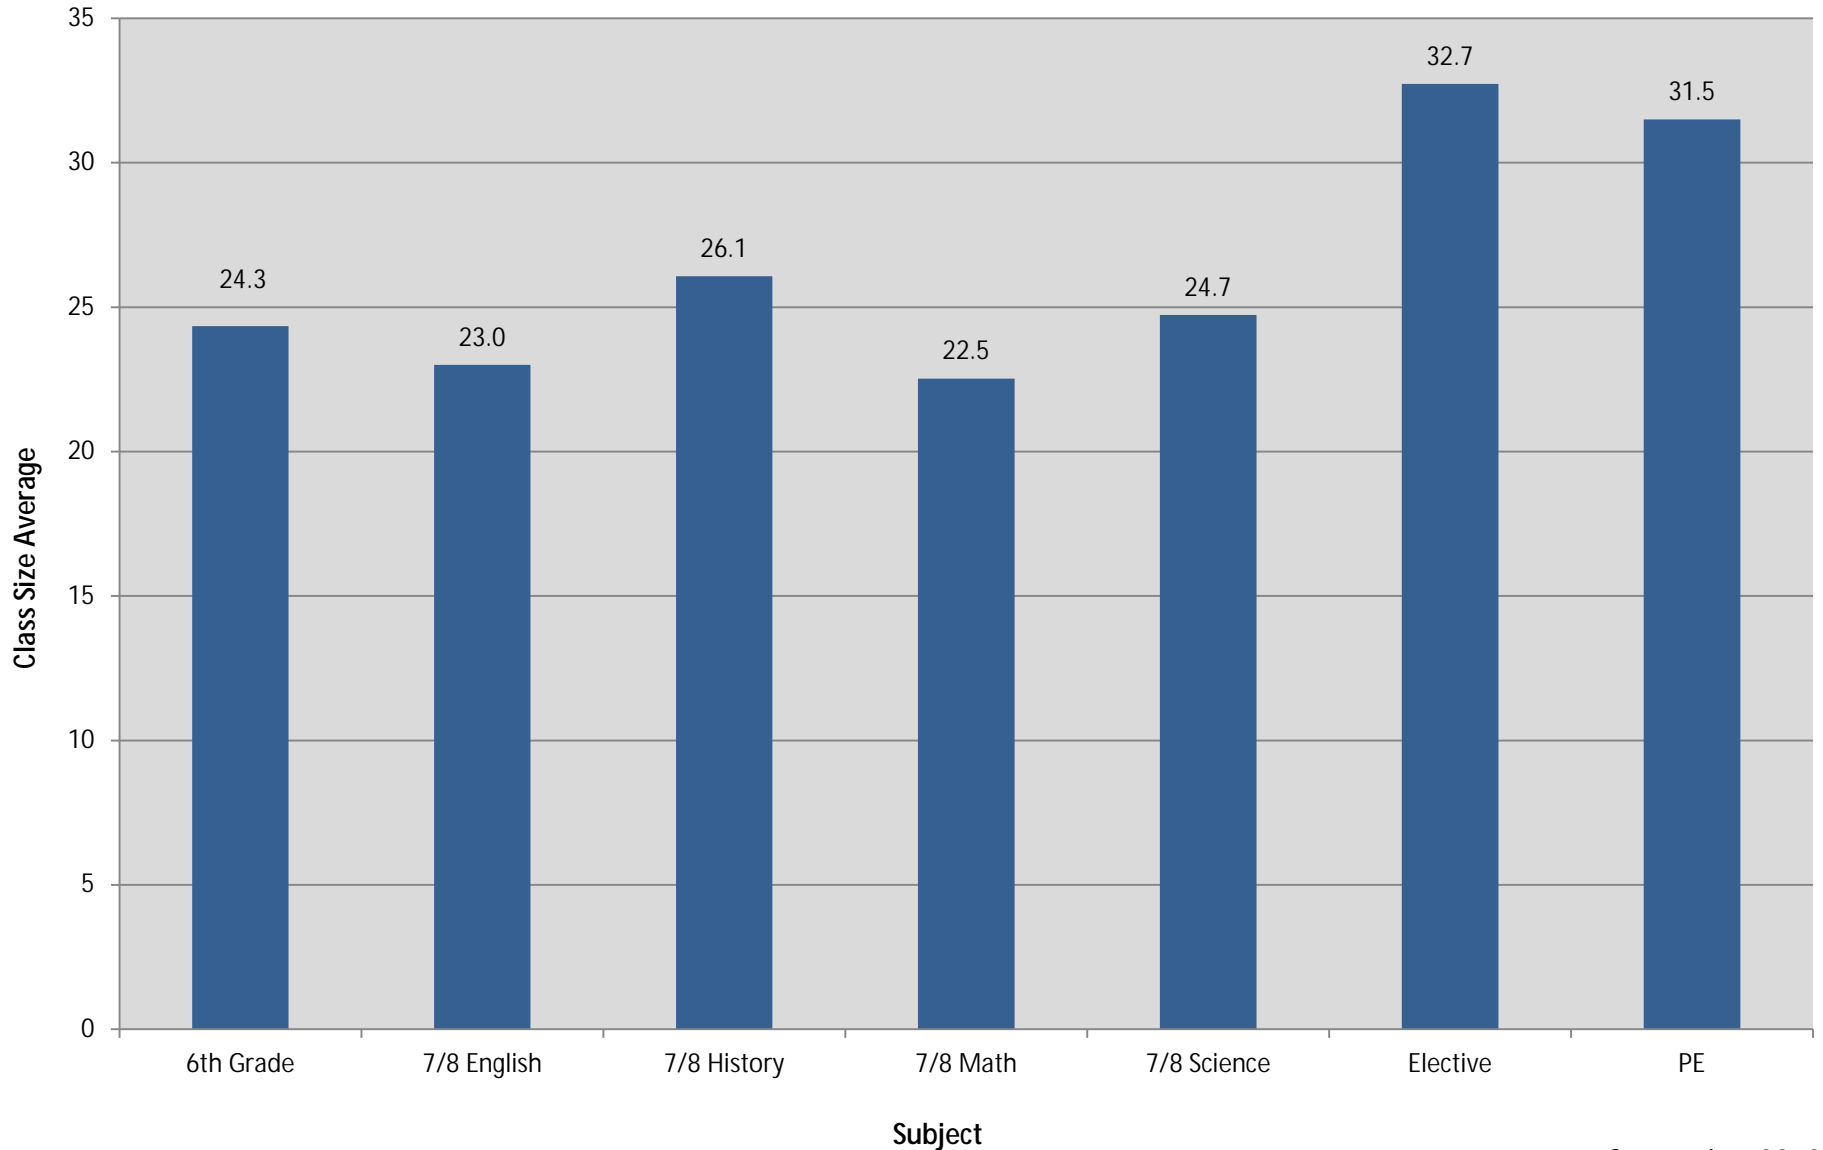

Middle School Class Size Average by Subject*

*Regular Classroom Teachers

Berkeley Unified School District

Longfellow Class Size Average by Subject

Berkeley Unified School District

Willard Class Size Average by Subject