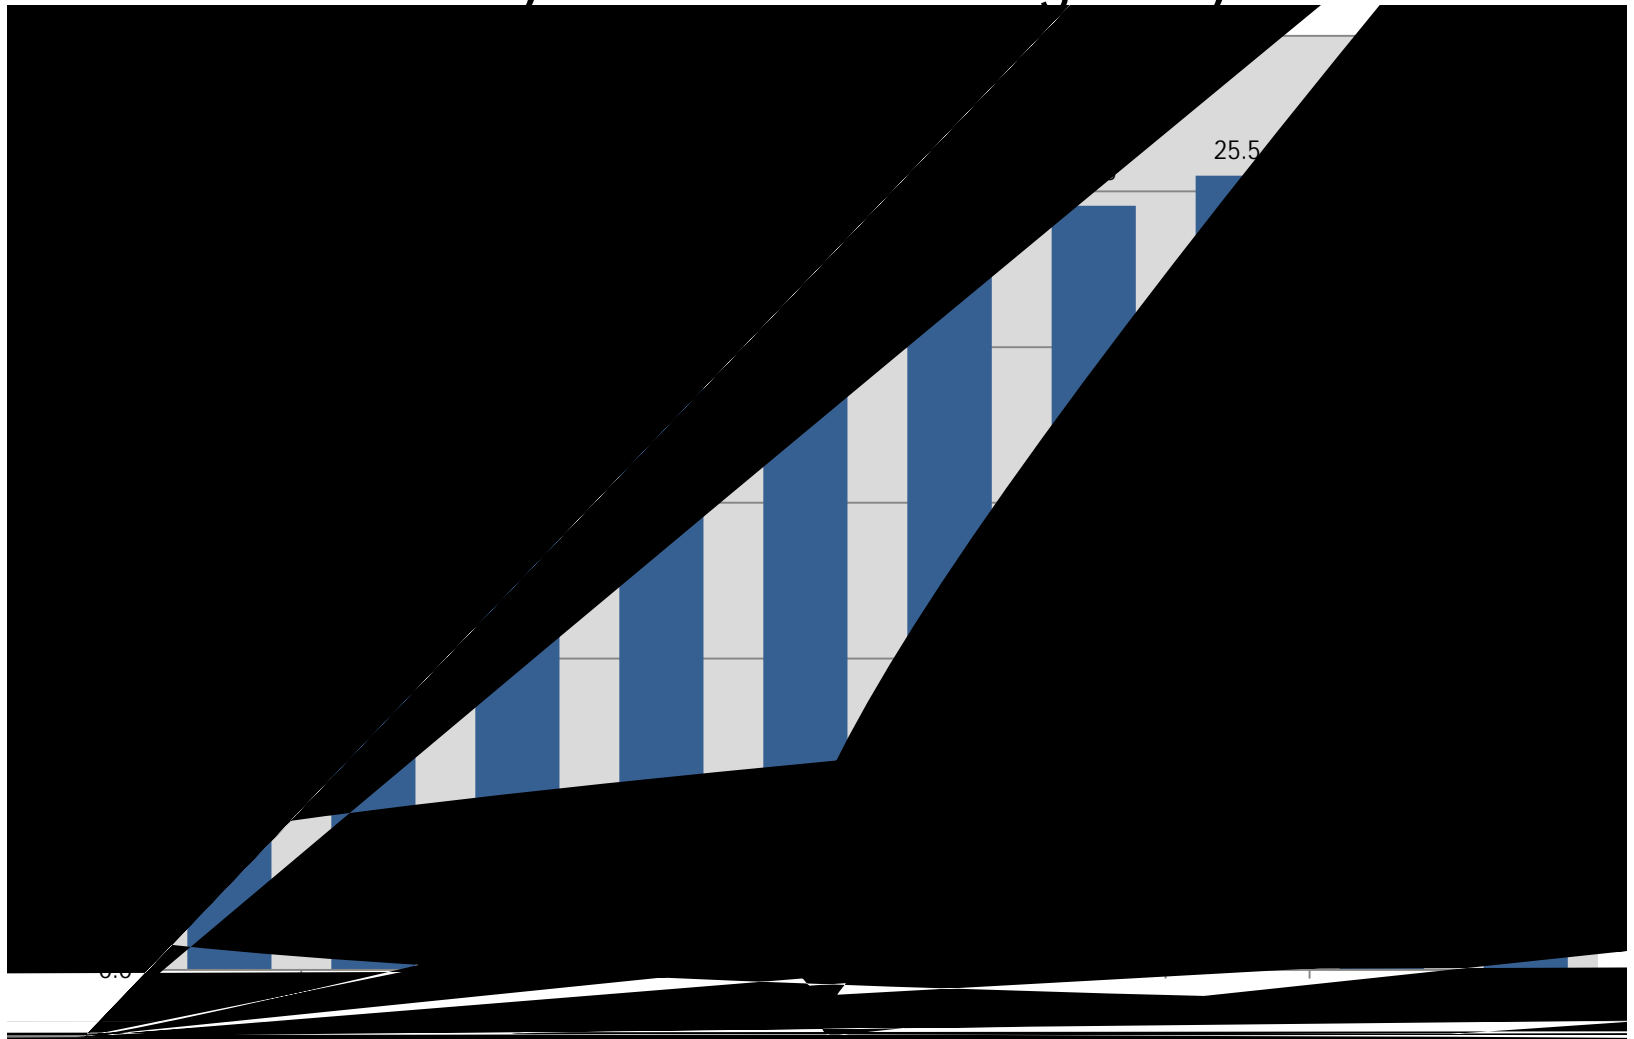

Berkeley Unified School District Elementary Class Size Average* by Grade

*Regular Classroom teachers

Berkeley Unified School District

Northwest Zone Elementary Class Size Average*

Berkeley Unified School District

Middle School Class Size Average by Subject*

*Regular Classroom Teachers

Berkeley Unified School District

Longfellow Class Size Average by Subject

Berkeley Unified School District

Willard Class Size Average by Subject