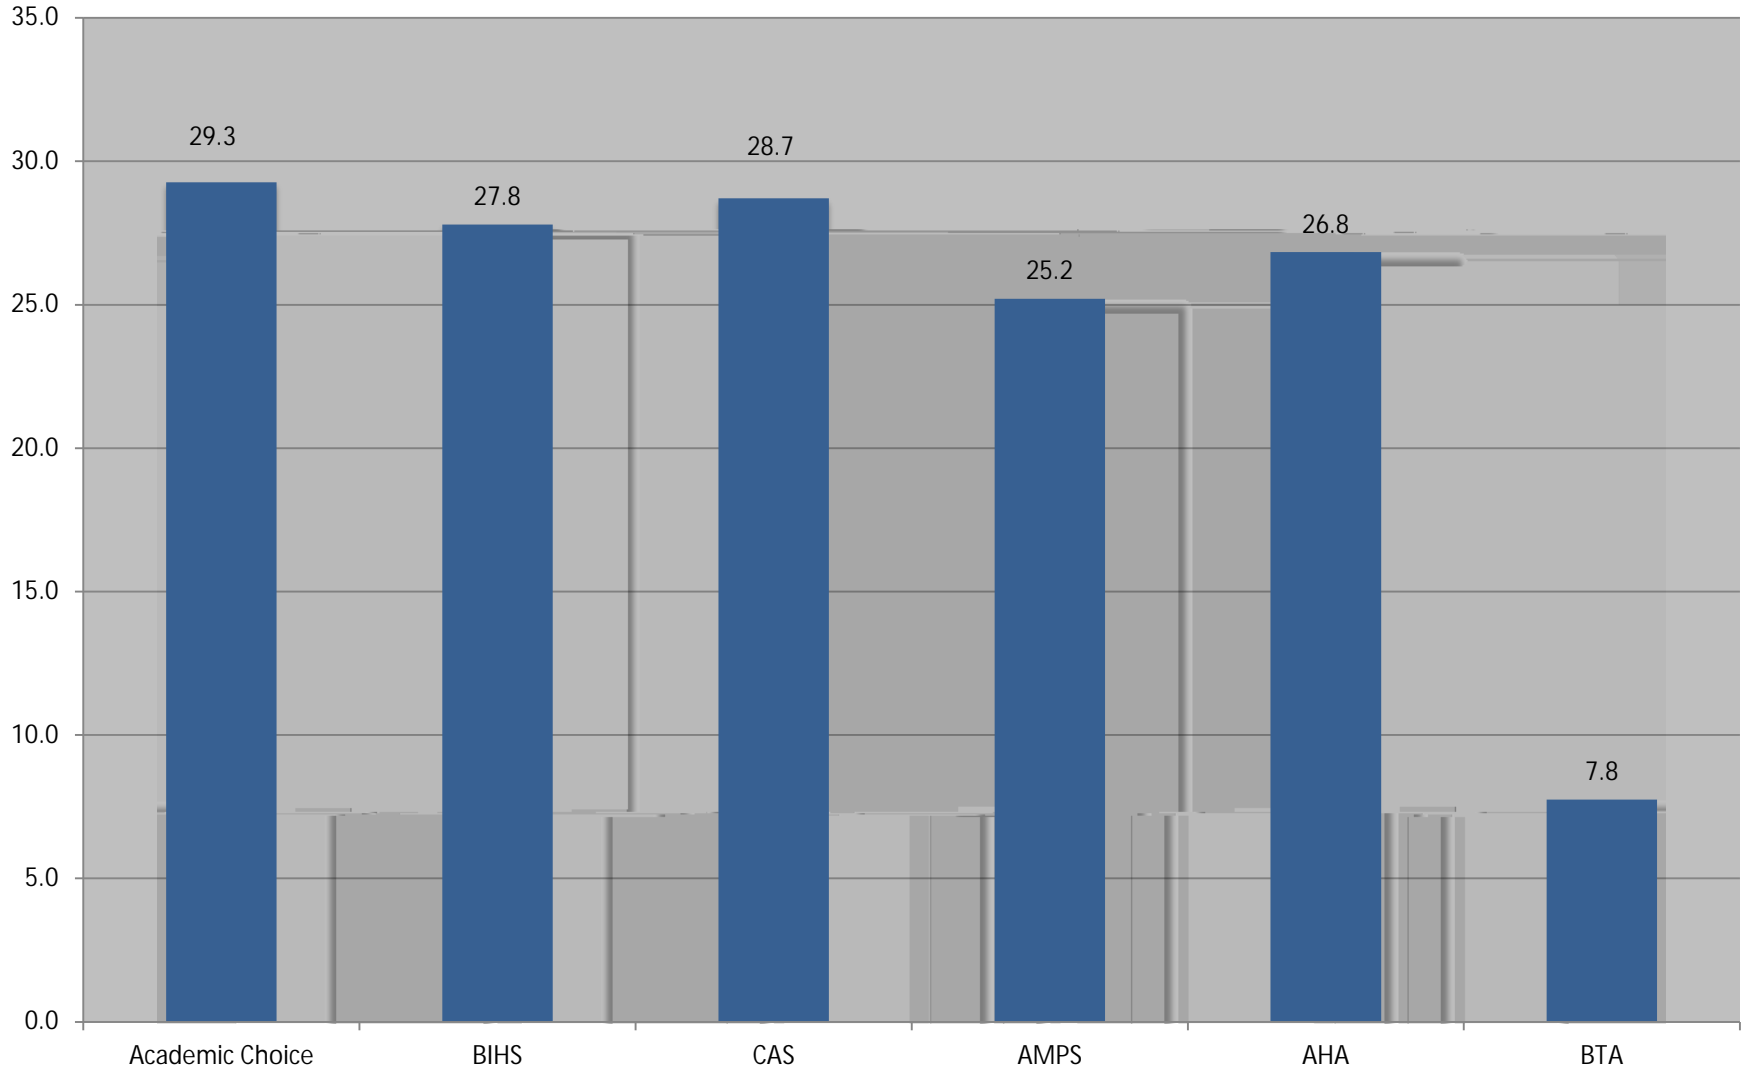

Berkeley Unified School District Berkeley High School Overall Average by SLC