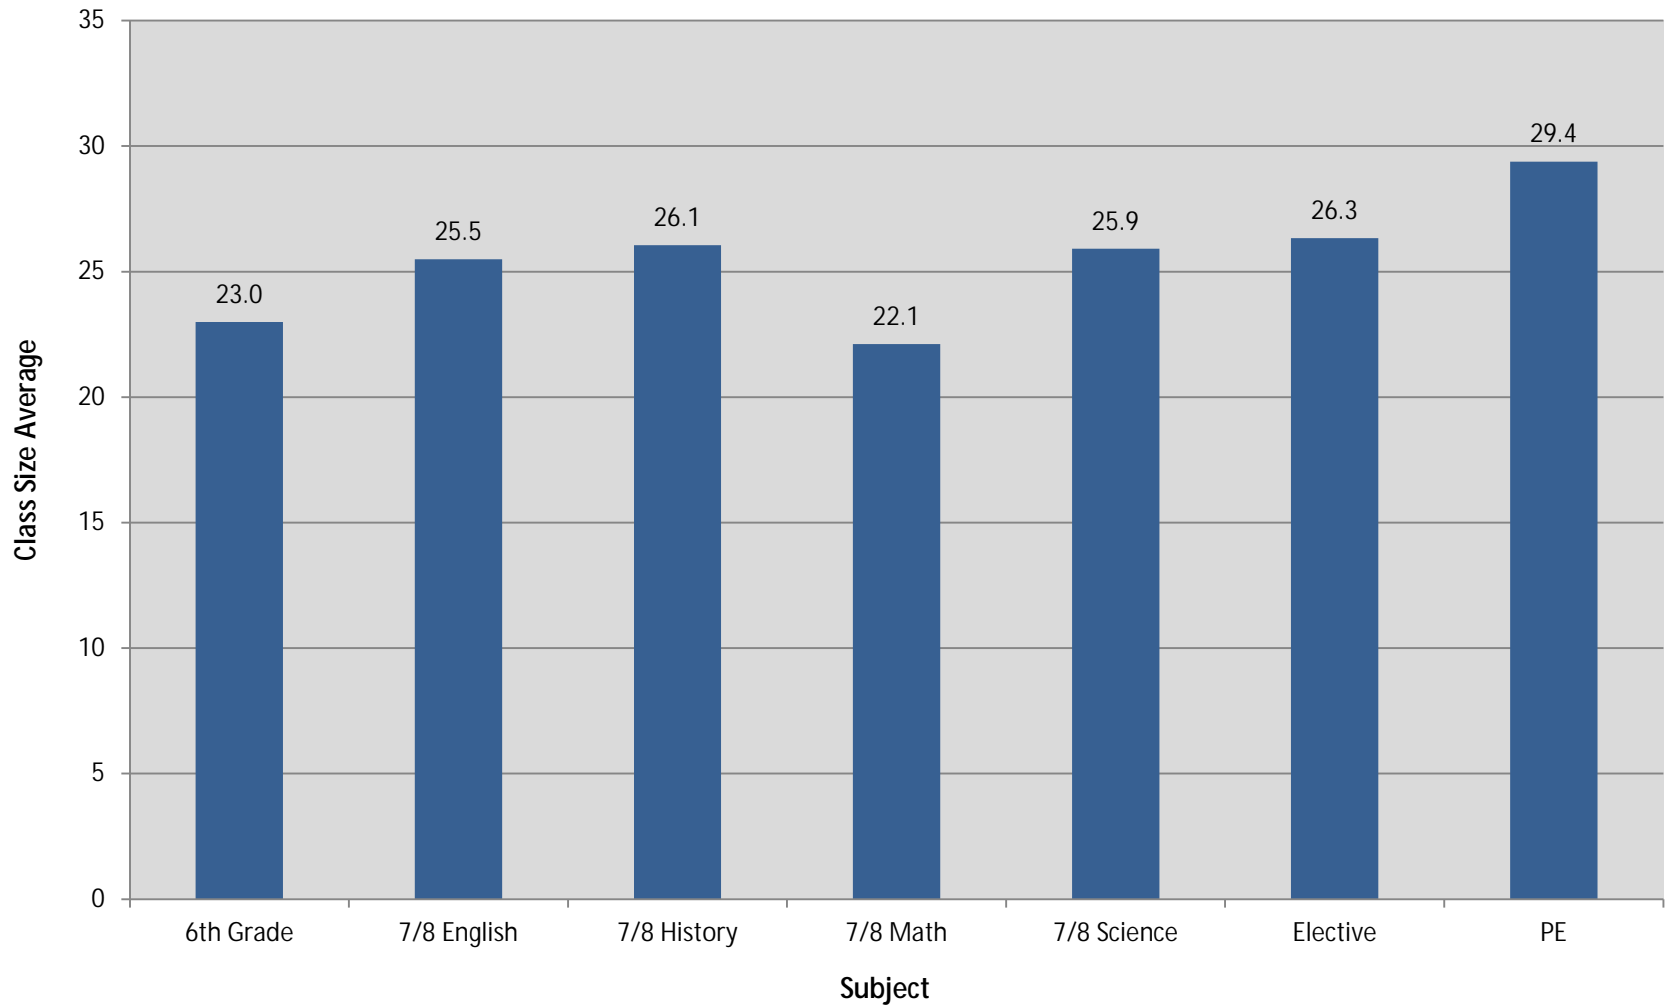

Middle School Class Size Average by Subject*

*Regular Classroom Teachers

Berkeley Unified School District

Longfellow Class Size Average by Subject

Berkeley Unified School District

Willard Class Size Average by Subject