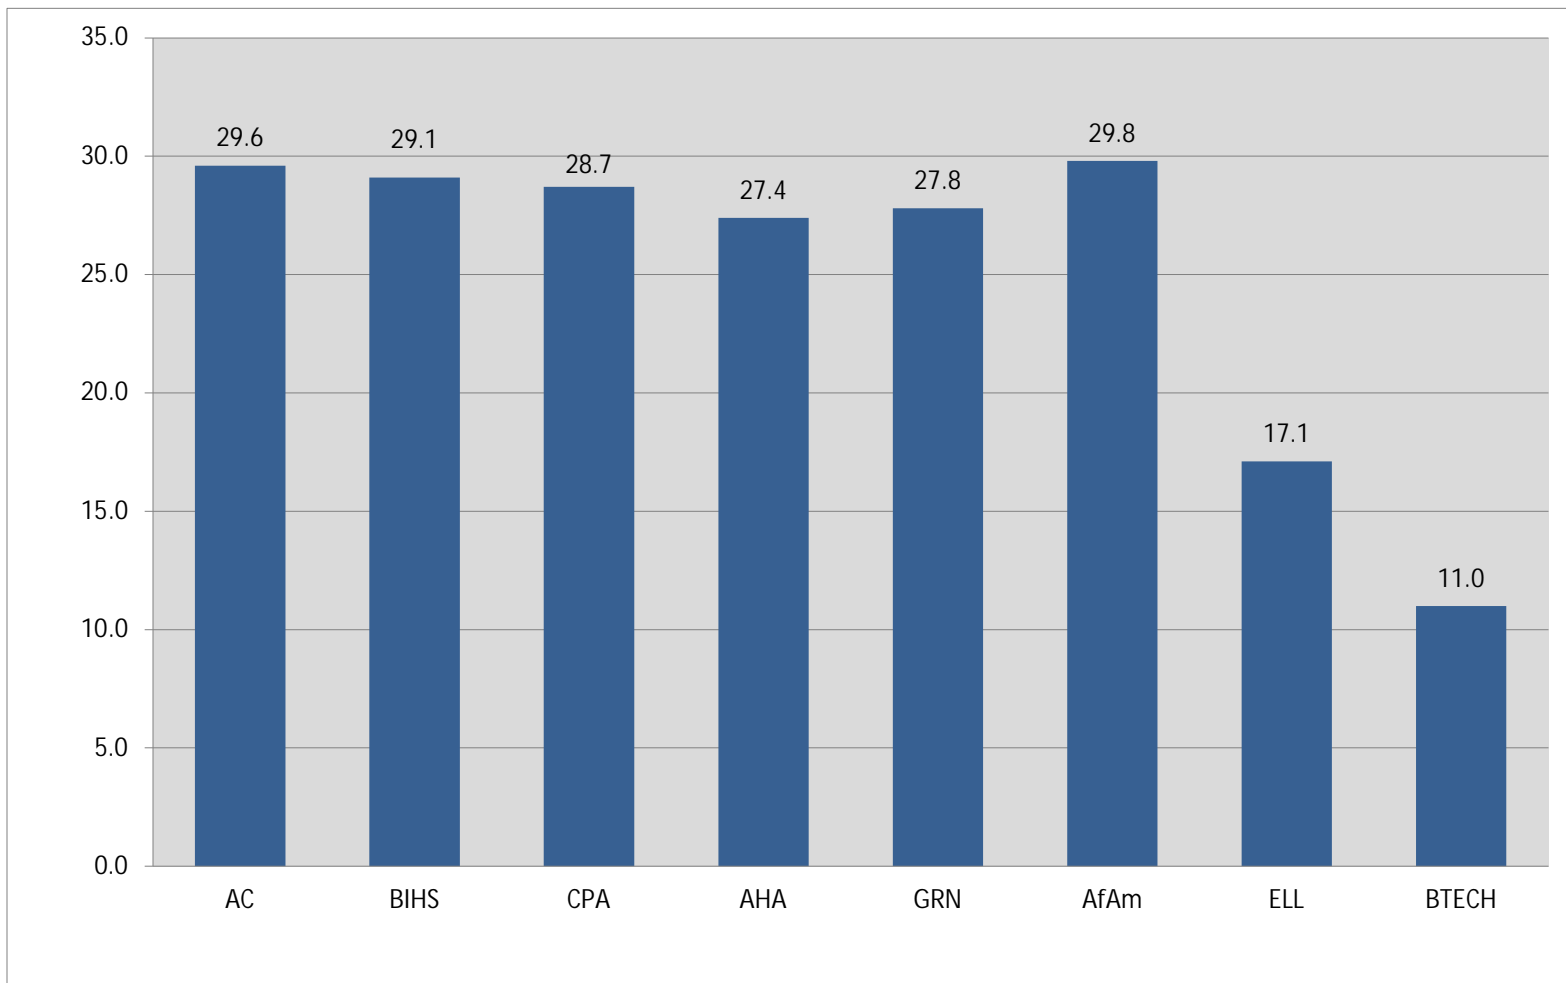

BHS Overall Average by Learning Community